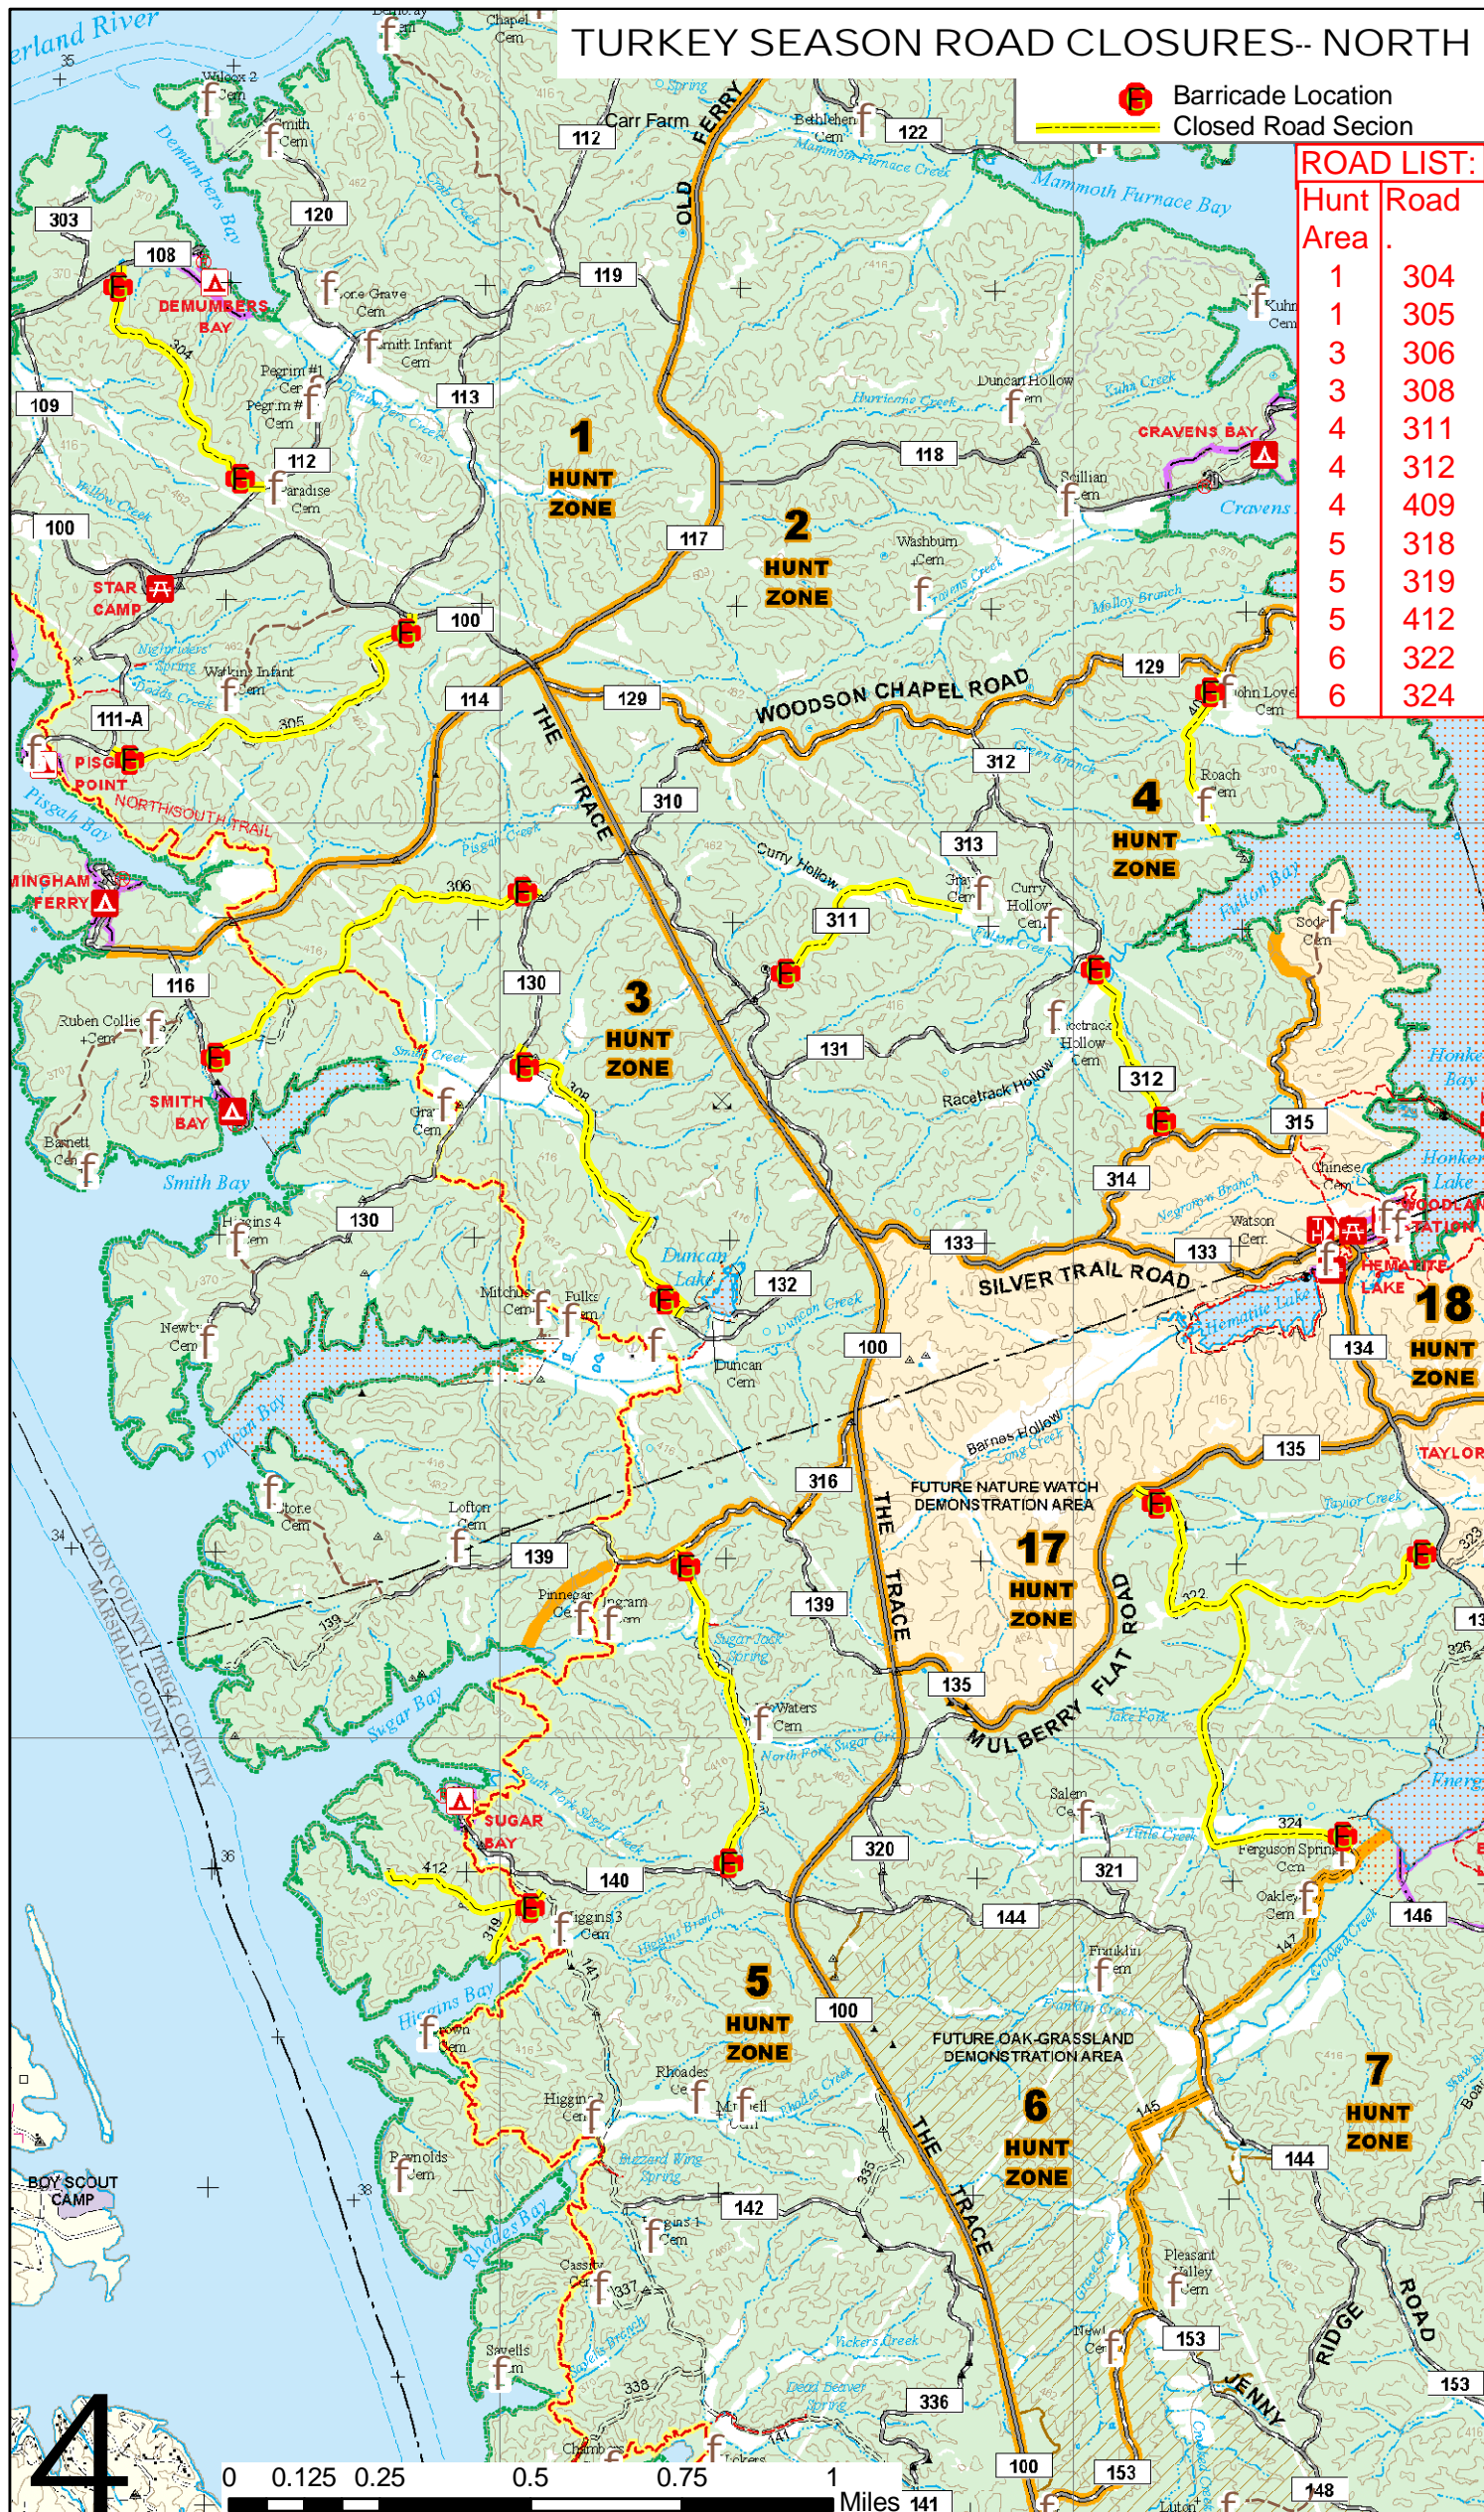

TURKEY SEASON ROAD CLOSURES-- NORTH

 Barricade Location
 Closed Road Section

ROAD LIST:	
Hunt Area	Road
1	304
1	305
3	306
3	308
4	311
4	312
4	409
5	318
5	319
5	412
6	322
6	324

4